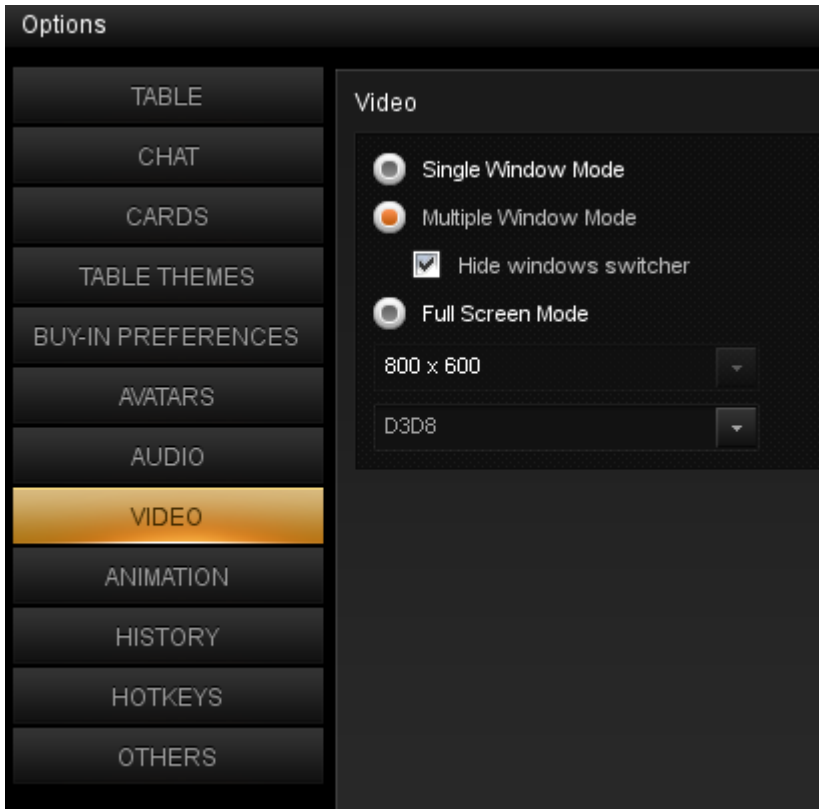

Options

- TABLE
- CHAT
- CARDS**
- TABLE THEMES
- BUY-IN PREFERENCES
- AVATARS
- AUDIO
- VIDEO
- ANIMATION
- HISTORY
- HOTKEYS
- OTHERS

Four coloured cards

Choose your deck: Classic Round

Choose your cards back: Gold