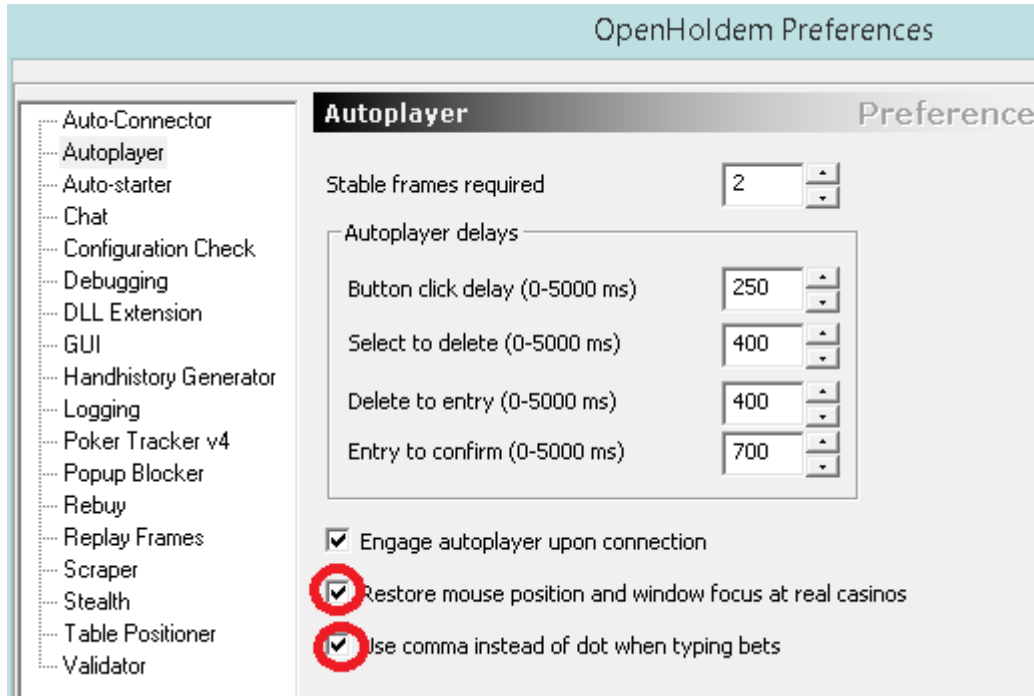

Options

- TABLE
- CHAT
- CARDS**
- TABLE THEMES
- BUY-IN PREFERENCES
- AVATARS
- AUDIO
- VIDEO
- ANIMATION
- HISTORY
- HOTKEYS
- OTHERS

Four coloured cards

Choose your deck: Classic Round

Choose your cards back: Gold