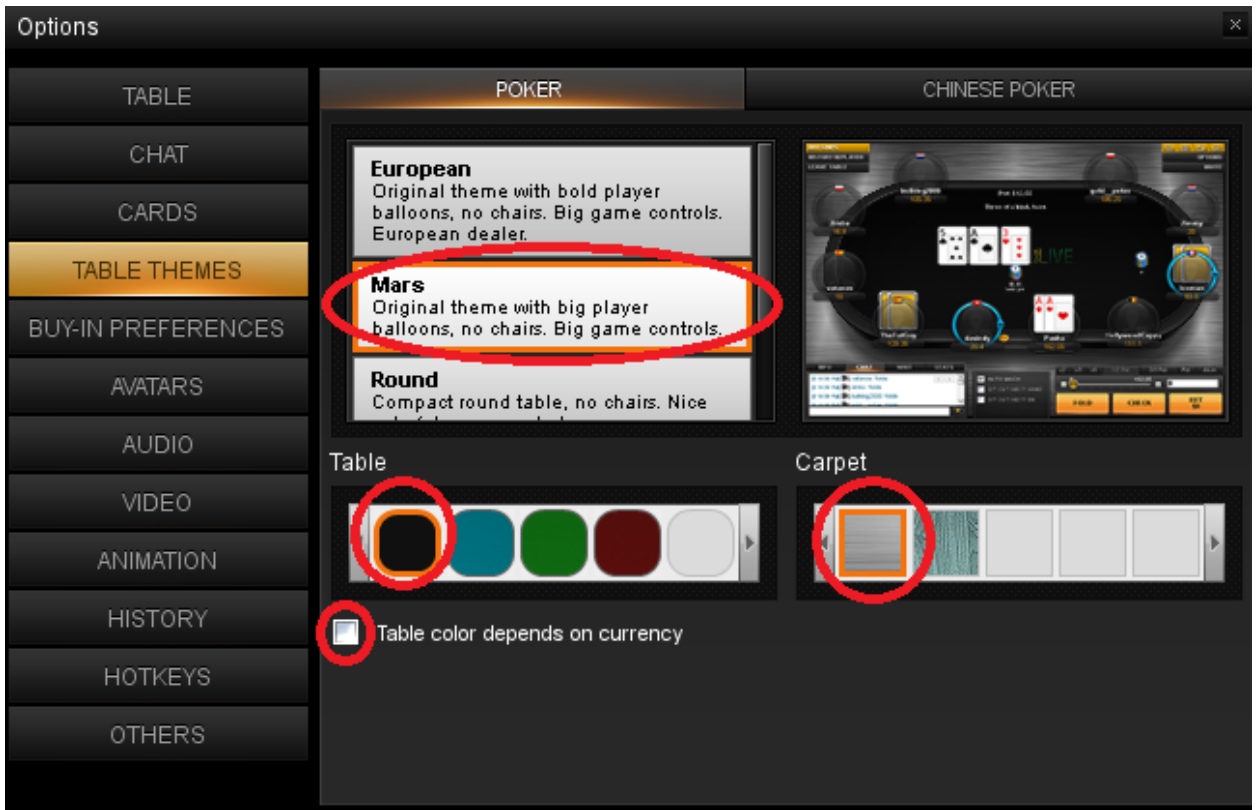

Options

- TABLE
- CHAT
- CARDS**
- TABLE THEMES
- BUY-IN PREFERENCES
- AVATARS
- AUDIO
- VIDEO
- ANIMATION
- HISTORY
- HOTKEYS
- OTHERS

Four coloured cards

Choose your deck: Classic Round

Choose your cards back: Gold