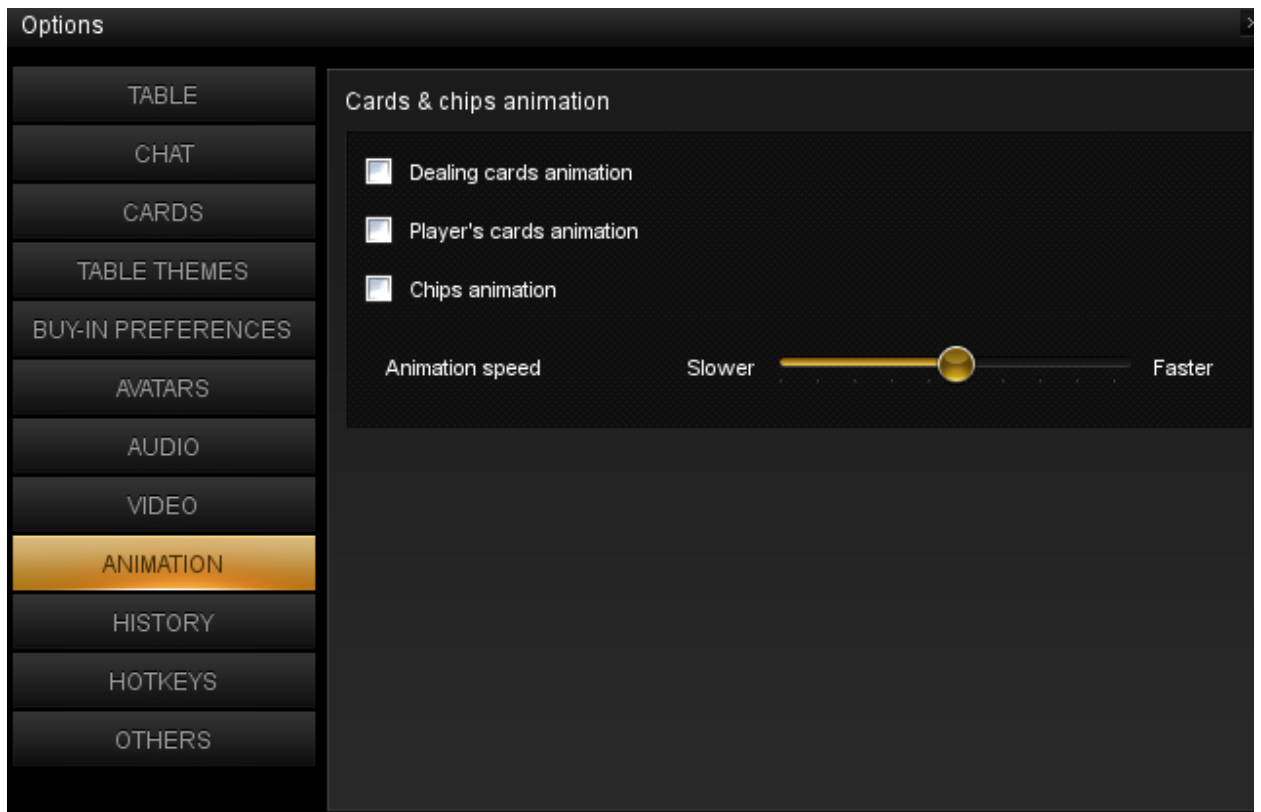

Options

- TABLE
- CHAT
- CARDS**
- TABLE THEMES
- BUY-IN PREFERENCES
- AVATARS
- AUDIO
- VIDEO
- ANIMATION
- HISTORY
- HOTKEYS
- OTHERS

Four coloured cards

Choose your deck: Classic Round

Choose your cards back: Gold