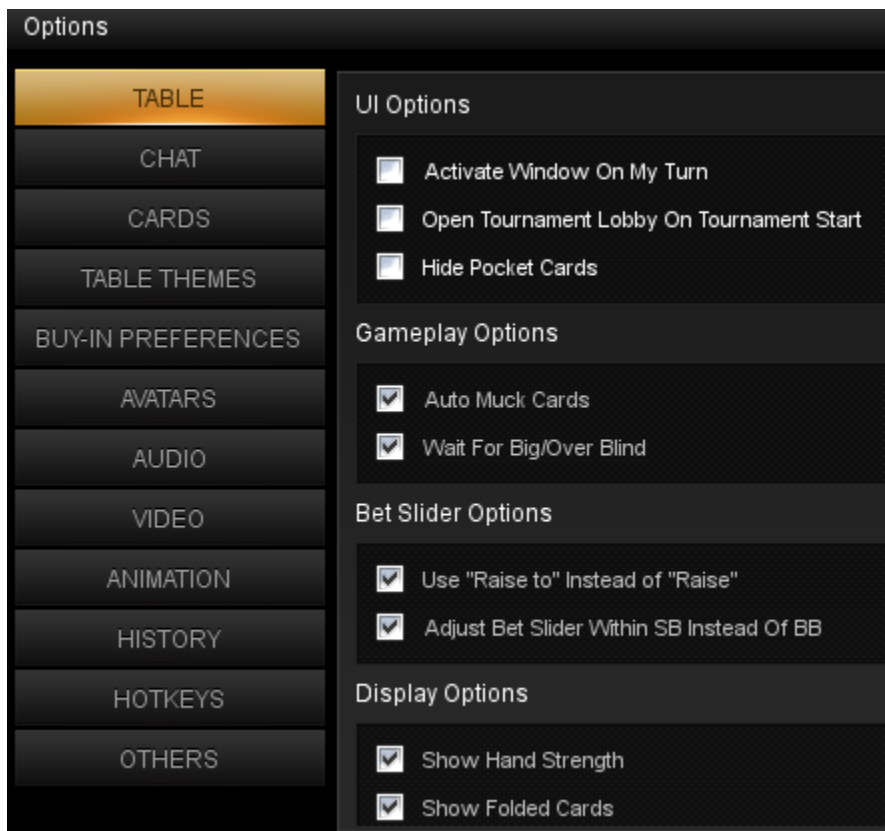

## Settings for Brasil Live Poker

for Warbot (<http://www.warbotpoker.com>)

Program should be installed in **English** language!

Options

- TABLE
- CHAT**
- CARDS
- TABLE THEMES
- BUY-IN PREFERENCES
- AVATARS
- AUDIO
- VIDEO
- ANIMATION
- HISTORY
- HOTKEYS
- OTHERS

- Table Chat
- Side Chat Left
- Side Chat Right
- Show Player Chat
- Show Dealer Messages
- Show Summary
- Draw Player Chat Balloons
- Draw Own Chat Balloons
- Draw Time Stamps
- Draw Dealer Icon
- Draw Emoticons
- Draw Card Images
- Draw Hand Etches
- Space Between Messages

Options

- TABLE
- CHAT
- CARDS**
- TABLE THEMES
- BUY-IN PREFERENCES
- AVATARS
- AUDIO
- VIDEO
- ANIMATION
- HISTORY
- HOTKEYS
- OTHERS

Four coloured cards

Choose your deck: Classic Round

Choose your cards back: Gold