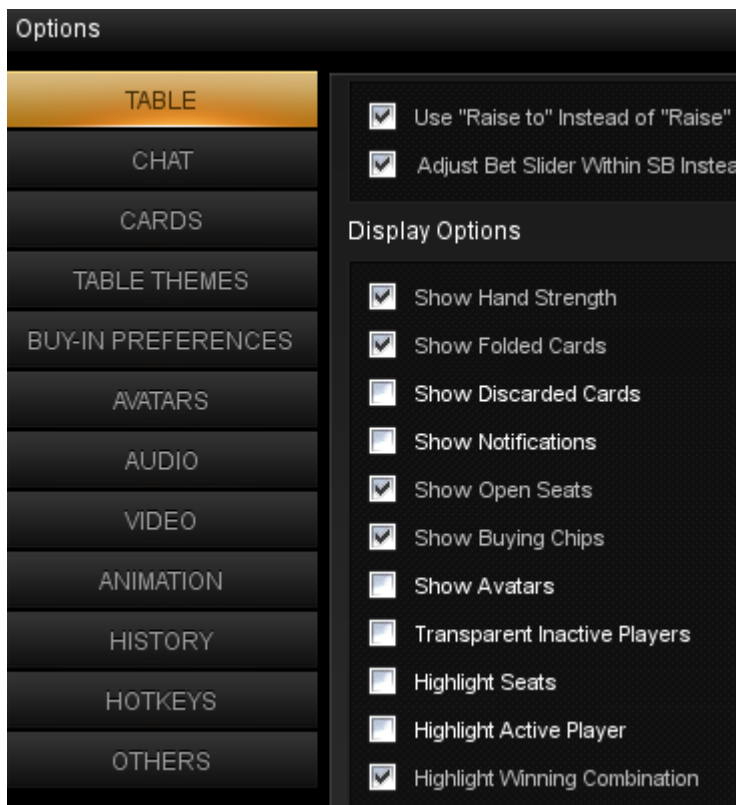

## Settings for Brasil Live Poker

for Warbot (<http://www.warbotpoker.com>)

Program should be installed in **English** language!

Options

- TABLE
- CHAT**
- CARDS
- TABLE THEMES
- BUY-IN PREFERENCES
- AVATARS
- AUDIO
- VIDEO
- ANIMATION
- HISTORY
- HOTKEYS
- OTHERS

- Table Chat
- Side Chat Left
- Side Chat Right
- Show Player Chat
- Show Dealer Messages
- Show Summary
- Draw Player Chat Balloons
- Draw Own Chat Balloons
- Draw Time Stamps
- Draw Dealer Icon
- Draw Emoticons
- Draw Card Images
- Draw Hand Etches
- Space Between Messages

Options

- TABLE
- CHAT
- CARDS**
- TABLE THEMES
- BUY-IN PREFERENCES
- AVATARS
- AUDIO
- VIDEO
- ANIMATION
- HISTORY
- HOTKEYS
- OTHERS

Four coloured cards

Choose your deck: Classic Round

Choose your cards back: Gold