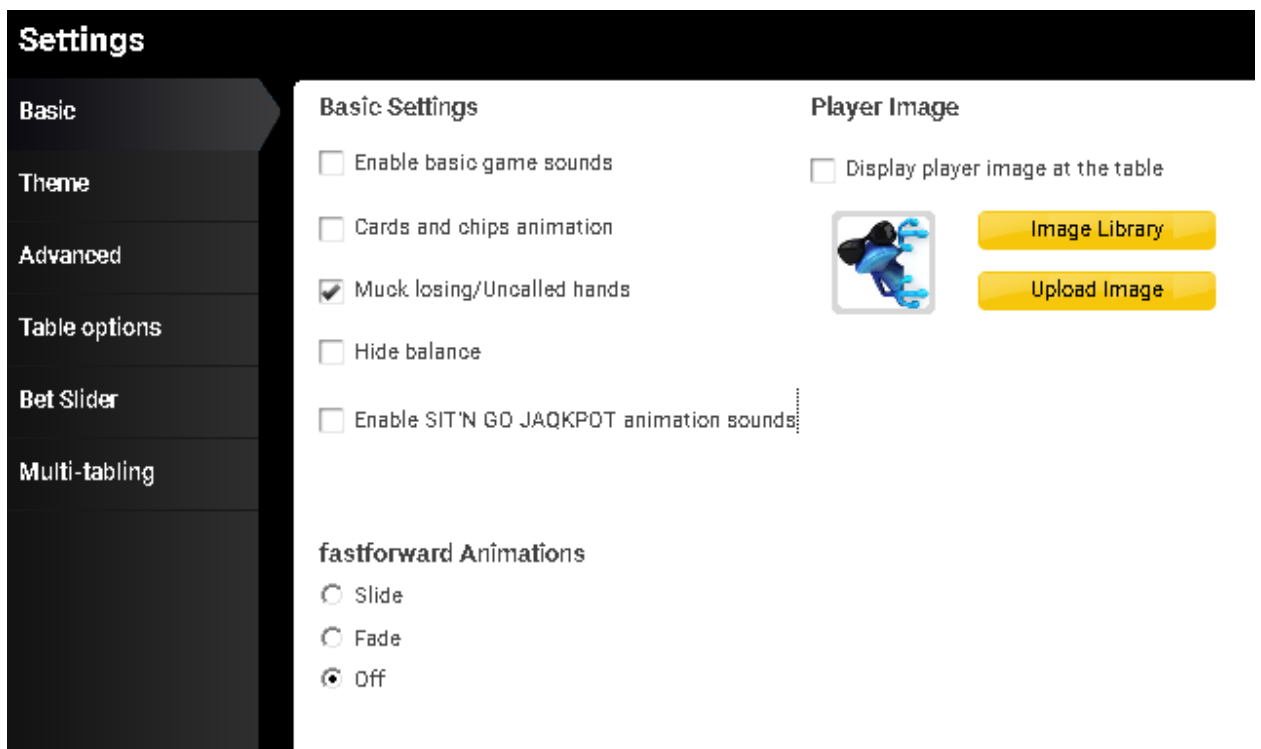

## Bwin (new interface)

For Warbot (<https://www.warbotpoker.com>)

Install Bwin in English! Table size – default (100%)

**Settings** Close Settings

Basic

Theme

Advanced

Table options