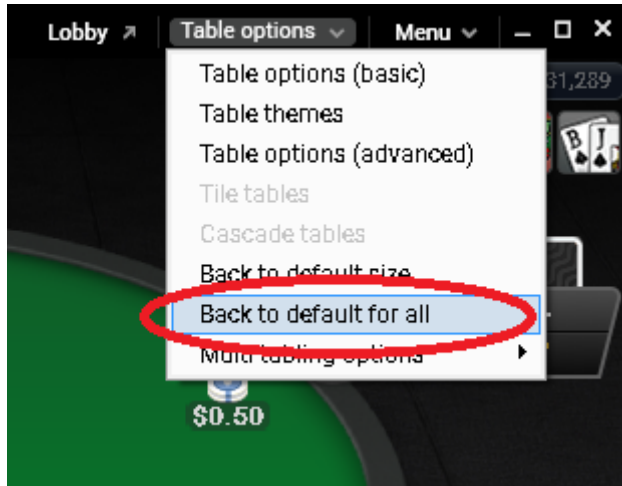

## Bwin (new interface)

For Warbot (<https://www.warbotpoker.com>)

Install Bwin in English! Table size – default (100%)

**Settings** Close Settings

Basic

Theme

Advanced

Table options