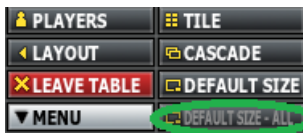

Settings for PlayNow.com

<http://poker-bot.org>

Open some table and choose "Default size for all". Don't resize tables after that.

Open 6max table and set your preferred seat as shown below:

Open 10max table and set your preferred seat as shown below:

Go to menu -> settings and apply the following settings: