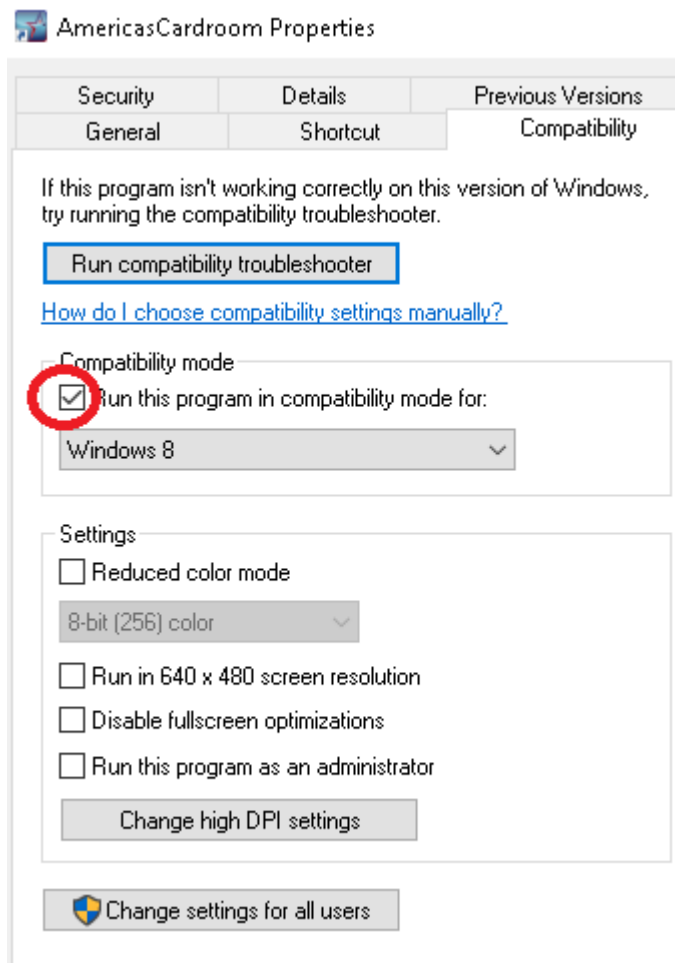

# WinningPokerNetwork Settings

<http://www.warbotpoker.com>

Run poker client in “Windows 8 Compatibility mode”:

If your poker room is not AmericasCardroom, download *kpoker.zip* file from this FTP folder, and unzip it into `..\Program Files\YourPokerRoom\resources\assets\gc\hdp\`. The point is to replace “kpoker” folder, which contains graphics, and substitute it with graphics from AmericasCardroom. It will make Warbot work with any WPN poker room.