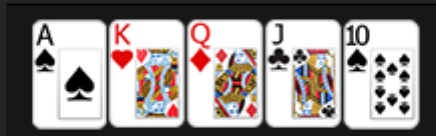

Display Hand Hint

- PlayMoney Tables
- RealMoney Tables
- Tournaments

Other Options

- Show Beast Points
- Eable Spin to Get IN! Slots
- Enable "Double or Nothing" on table exit

Reset

OK

CANCEL

Apply

- General
- Themes**
- Sounds
- Buy In / Top Up
- Preferred Seat

Table Background

1 / 25

Card Settings

- 2 Color Deck
- 4 Color Deck

1 / 4

1 / 11

Button Colors

Lobby UI

Reset

- OK
- CANCEL
- Apply

- General
- Themes
- Sounds
- Buy In / Top Up
- Preferred Seat**